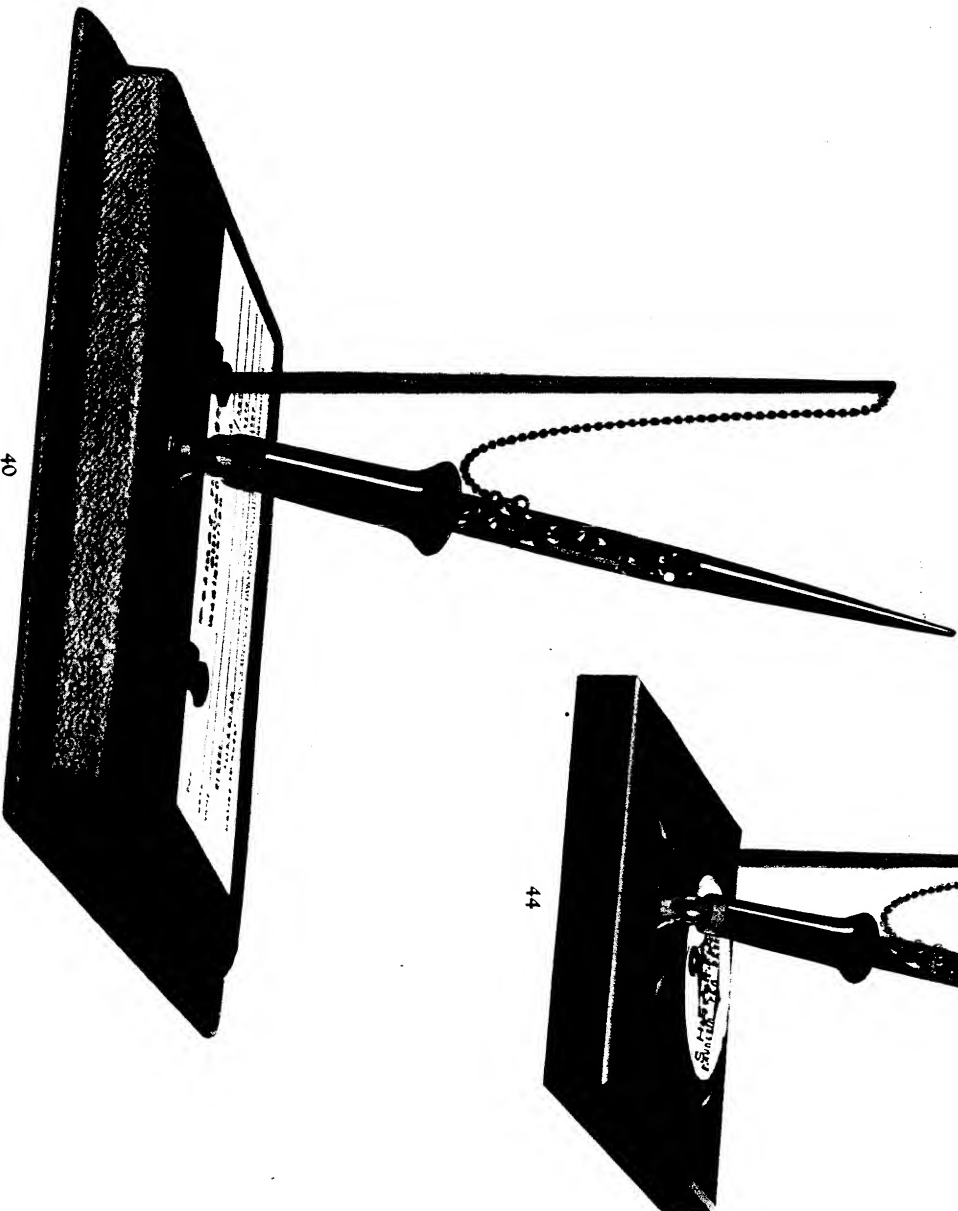

Spring and chain attachments are supplied as standard equipment on all sets. If the spring and chain attachment is not wanted, or if a long (24 inch) chain is desired the order must so specify.

The No. 40 set is designed for the hotel using the card registering system. Spring steel clips hold the register card in place and the Lifetime desk fountain-pen rests in ready writing position in the unbreakable receptacle. Base covered with pin seal black leather.

No. 40 (Paquek)—Patent. For hotels using the card registering system. Base measures 3 1/2 x 4 inches and covered with best grade black pin seal leather. Receptacle of jet black unbreakable Radite. Complete with one jade Lifetime desk fountain-pen. See illustration. List $25.00

No. 44 (Pakya)—Single set, base of jet black Carrara glass either highly polished or satin finish, size 3 1/2 x 3 1/4 inches. Receptacle of jet black unbreakable Radite. Space for ad measures 3 1/2 inches in diameter. Hand colored glass ad furnished. Complete with one jade Lifetime desk fountain-pen. See illustration. List $22.50

No. 45 (Panno)—Same as No. 44 except the glass disc furnished for ad is plain. List $20.00

...Circle 13 on Card...

40

44